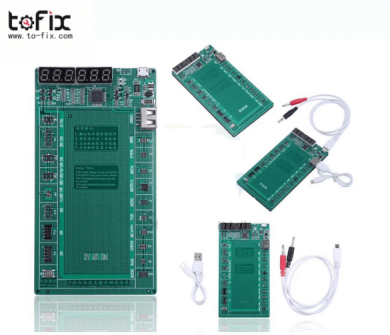

**LABORATORIO MEDIDOR PH VALOR
TIRA DE PRUEBA**